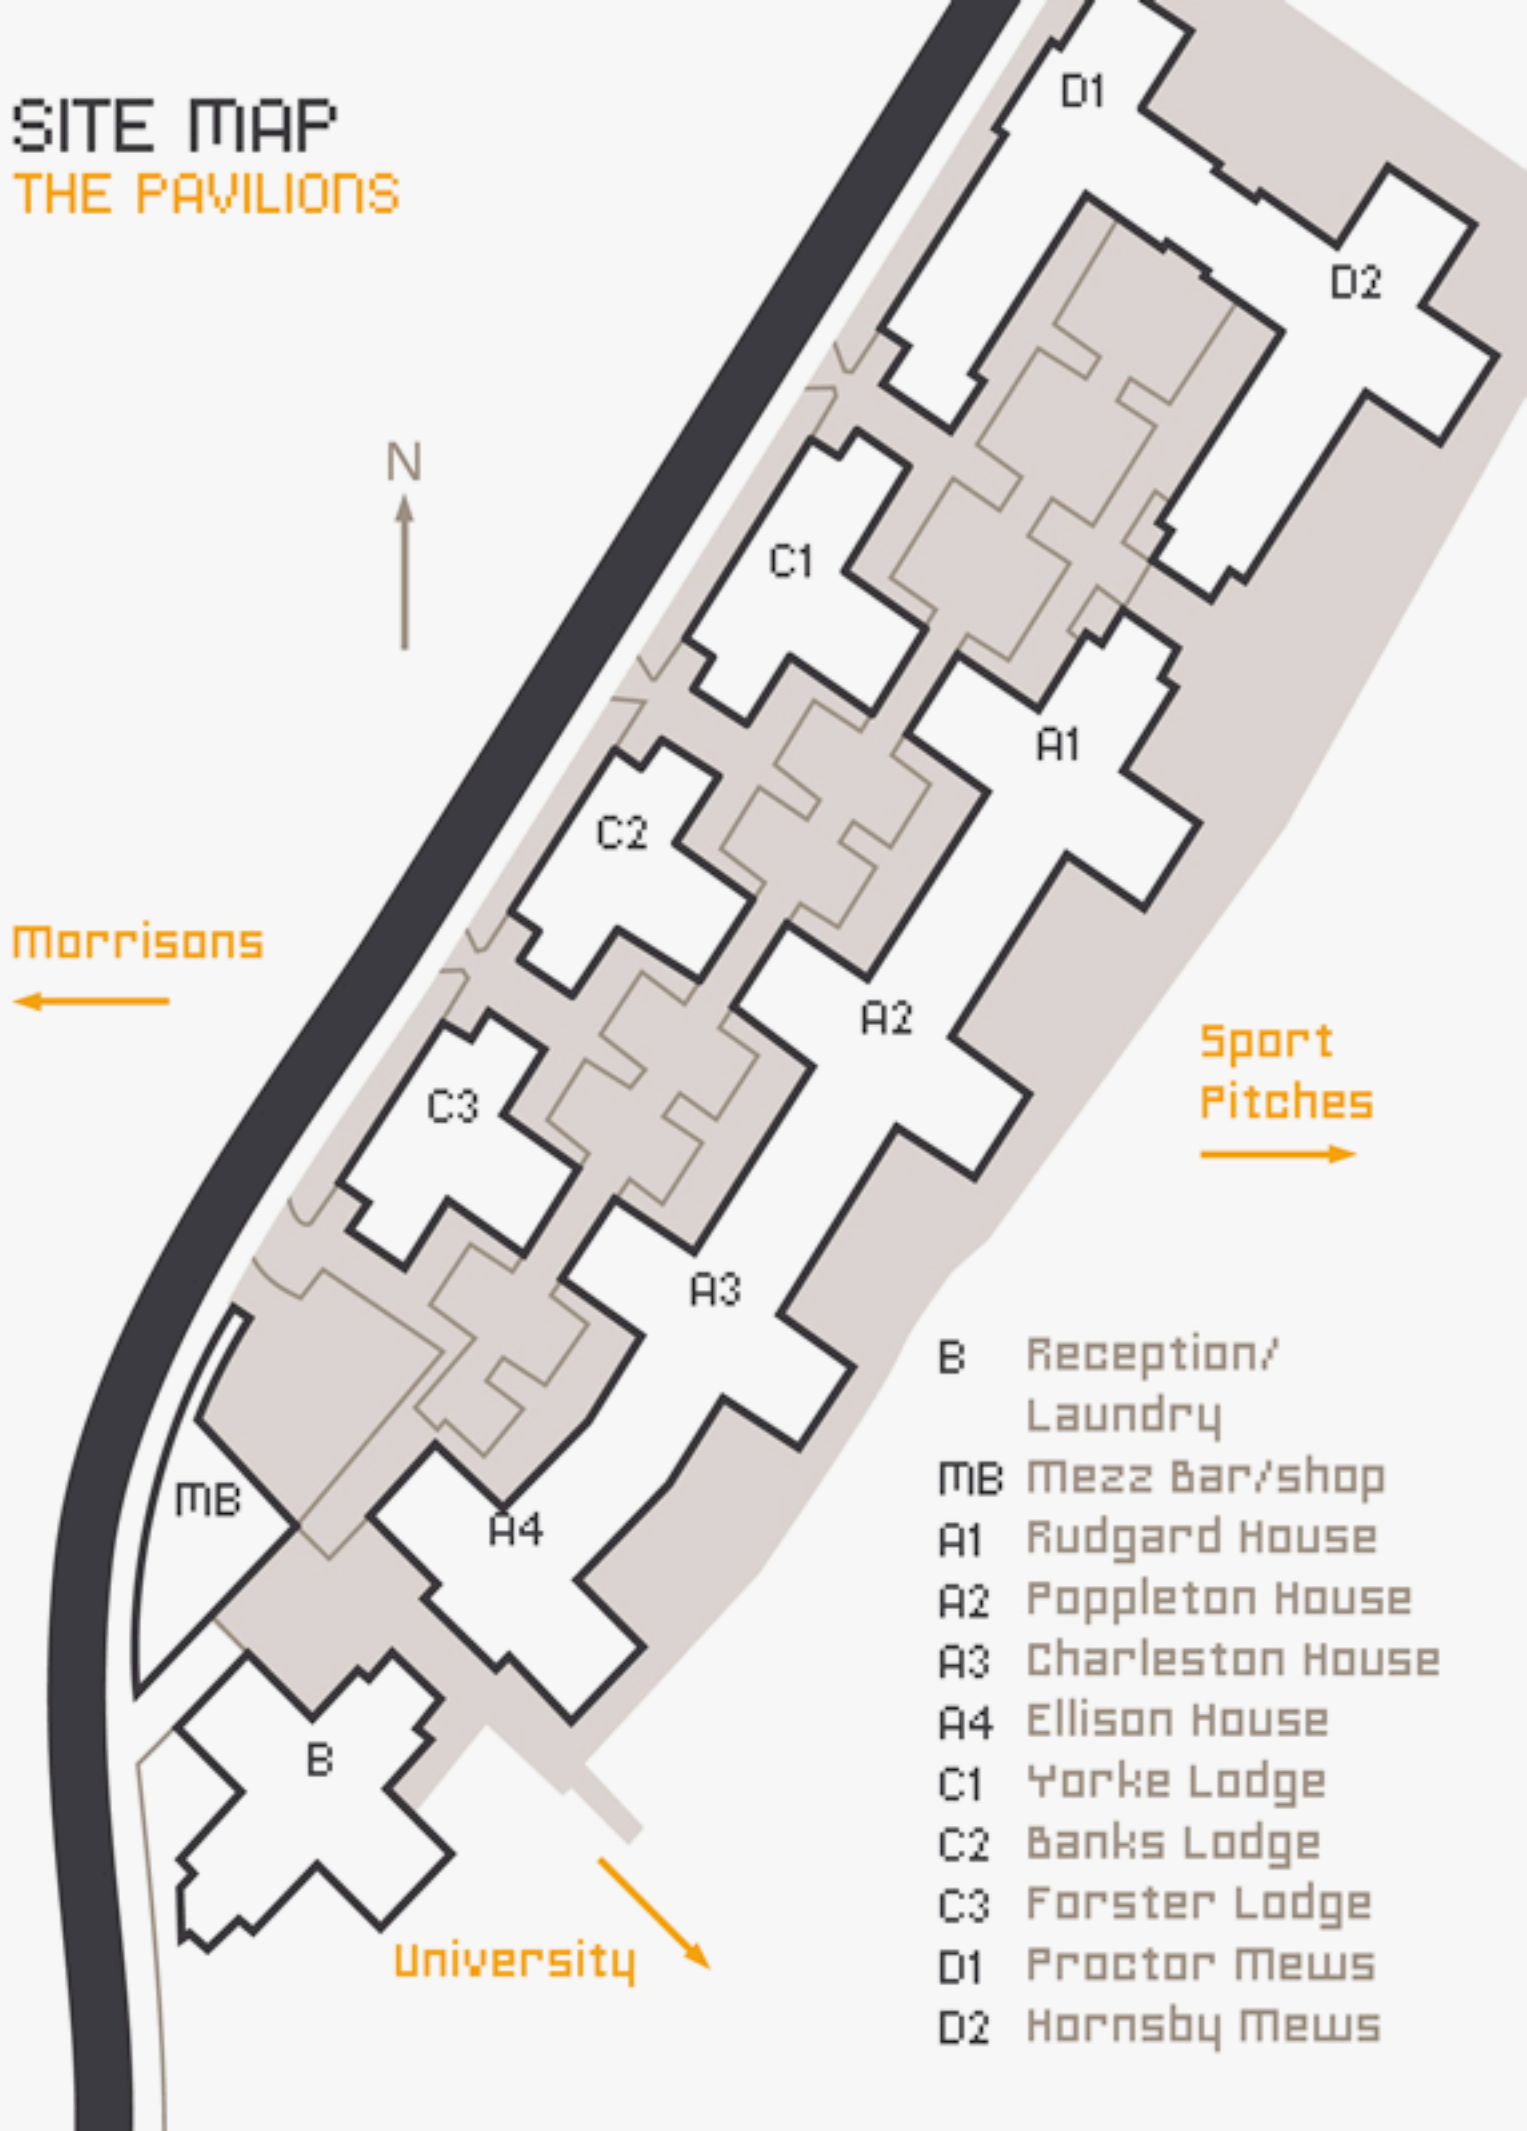

# SITE MAP

## THE PAVILIONS

Morrisons

Sport Pitches

University

- B Reception/  
Laundry
- MB Mezz Bar/shop
- A1 Rudgard House
- A2 Poppleton House
- A3 Charleston House
- A4 Ellison House
- C1 Yorke Lodge
- C2 Banks Lodge
- C3 Forster Lodge
- D1 Proctor Mews
- D2 Hornsby Mews